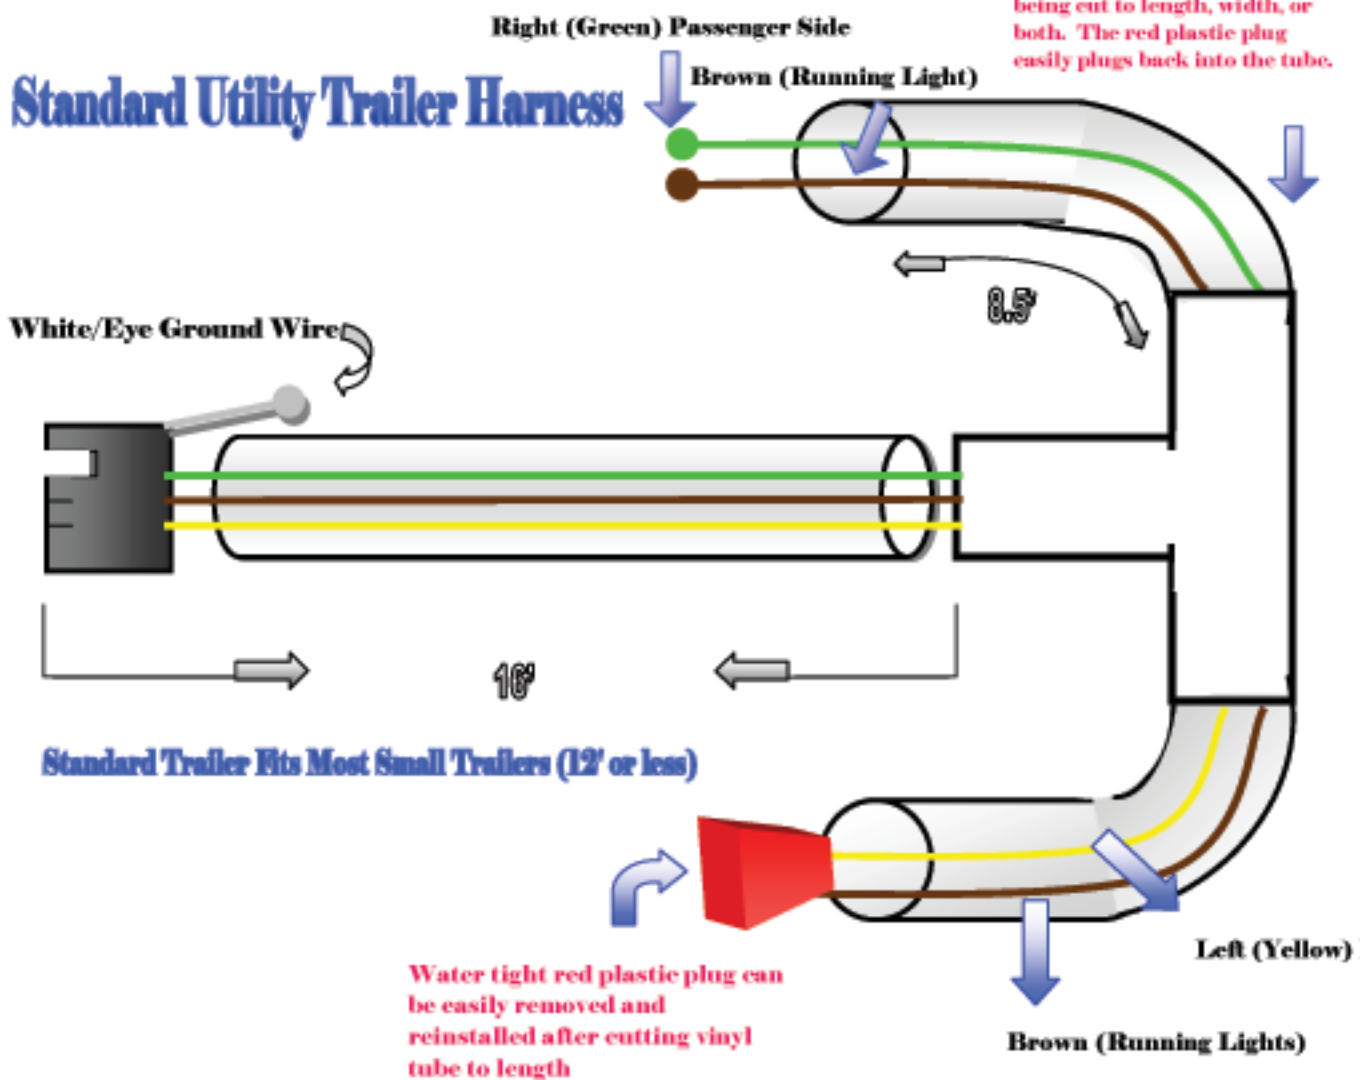

# Standard Utility Trailer Harness

**For a quick installation or for use as an emergency kit; the tube can be folded and tied with straps (provided.) This will eliminate any cutting of the tube.**